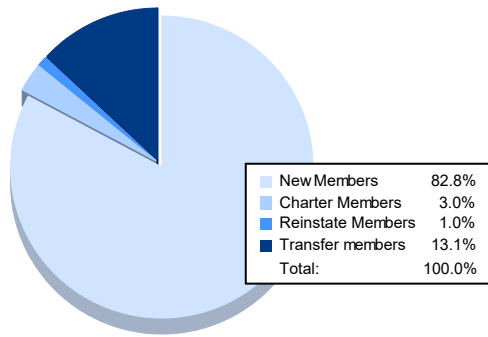

Year	New Clubs	Dropped Clubs	Gain/ Loss Clubs	New Members	Charter Members	Reinstate Members	Transfer Members	Total Member Added	Total Members Dropped	Gain/ Loss Members
2016-2017	0	1	-1	149	1	10	7	167	223	-56
2017-2018	0	1	-1	122	1	6	15	144	239	-95
2018-2019	0	1	-1	108	0	4	7	119	156	-37
2019-2020	1	3	-2	85	24	9	9	127	248	-121
2020-2021	0	2	-2	82	3	1	13	99	146	-47
<b>Average</b>	<b>0</b>	<b>2</b>	<b>-1</b>	<b>109</b>	<b>6</b>	<b>6</b>	<b>10</b>	<b>131</b>	<b>202</b>	<b>-71</b>

### Membership Composition June 2021 Cumulative