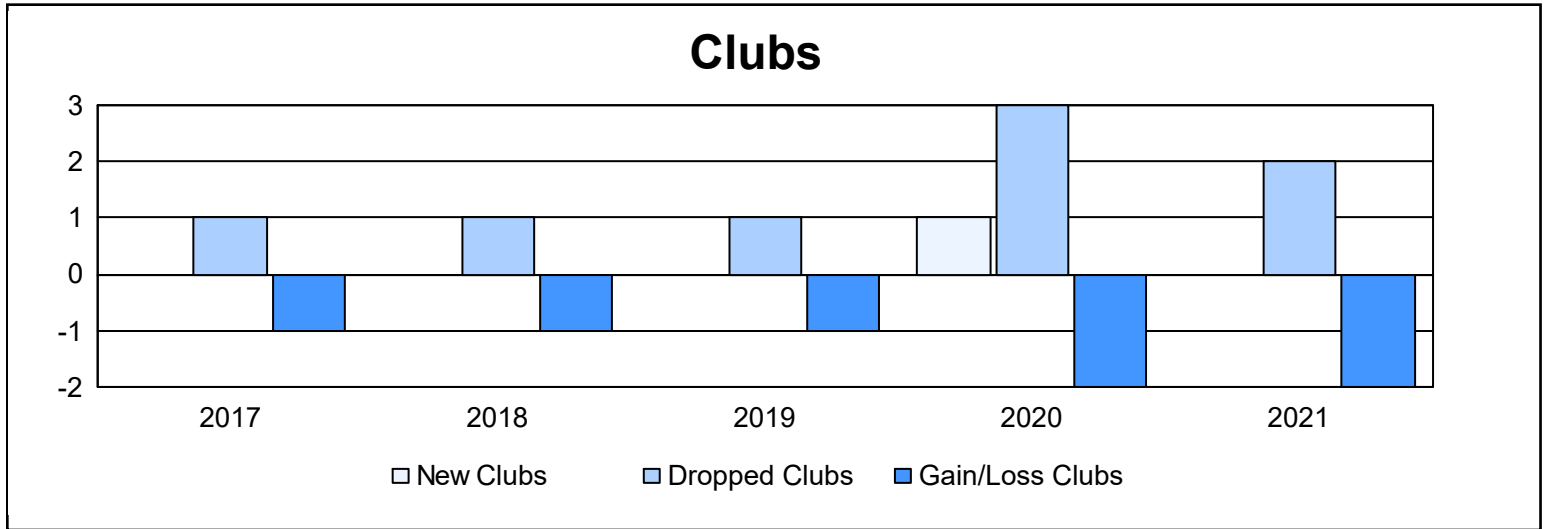

Year	New Clubs	Dropped Clubs	Gain/ Loss Clubs	New Members	Charter Members	Reinstate Members	Transfer Members	Total Member Added	Total Members Dropped	Gain/ Loss Members
2016-2017	0	1	-1	149	1	10	7	167	223	-56
2017-2018	0	1	-1	122	1	6	15	144	239	-95
2018-2019	0	1	-1	108	0	4	7	119	156	-37
2019-2020	1	3	-2	85	24	9	9	127	248	-121
2020-2021	0	2	-2	82	3	1	13	99	146	-47
<b>Average</b>	<b>0</b>	<b>2</b>	<b>-1</b>	<b>109</b>	<b>6</b>	<b>6</b>	<b>10</b>	<b>131</b>	<b>202</b>	<b>-71</b>

### Membership Composition June 2021 Cumulative