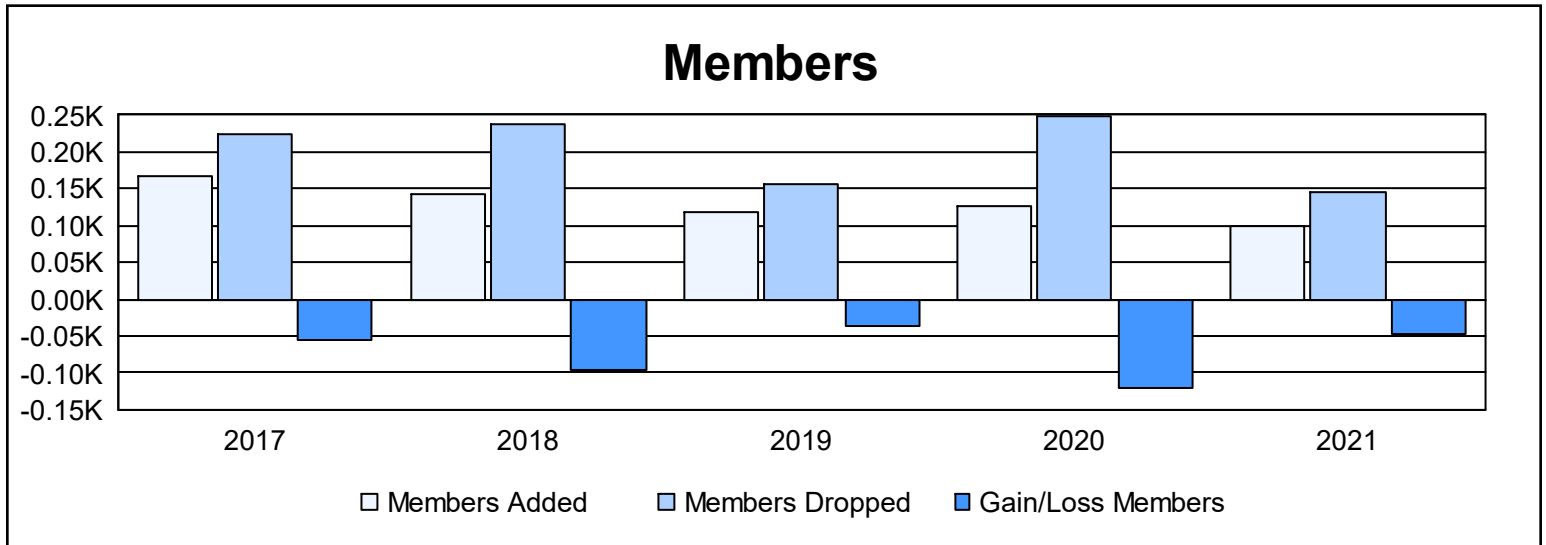

Year	New Clubs	Dropped Clubs	Gain/ Loss Clubs	New Members	Charter Members	Reinstate Members	Transfer Members	Total Member Added	Total Members Dropped	Gain/ Loss Members
2016-2017	0	1	-1	149	1	10	7	167	223	-56
2017-2018	0	1	-1	122	1	6	15	144	239	-95
2018-2019	0	1	-1	108	0	4	7	119	156	-37
2019-2020	1	3	-2	85	24	9	9	127	248	-121
2020-2021	0	2	-2	82	3	1	13	99	146	-47
<b>Average</b>	<b>0</b>	<b>2</b>	<b>-1</b>	<b>109</b>	<b>6</b>	<b>6</b>	<b>10</b>	<b>131</b>	<b>202</b>	<b>-71</b>

### Membership Composition June 2021 Cumulative